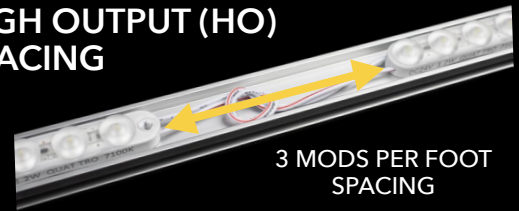

HIGH OUTPUT (HO)
SPACING