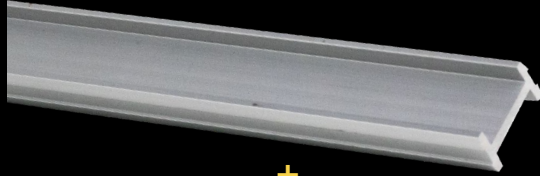

WESTRIM IBEAM
EXTRUSION

+

=

TRULUME 24V QUATTRO