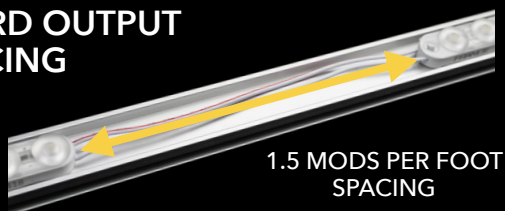

TRUSTICK LED LIGHT SPACING

STANDARD OUTPUT
(ST) SPACING