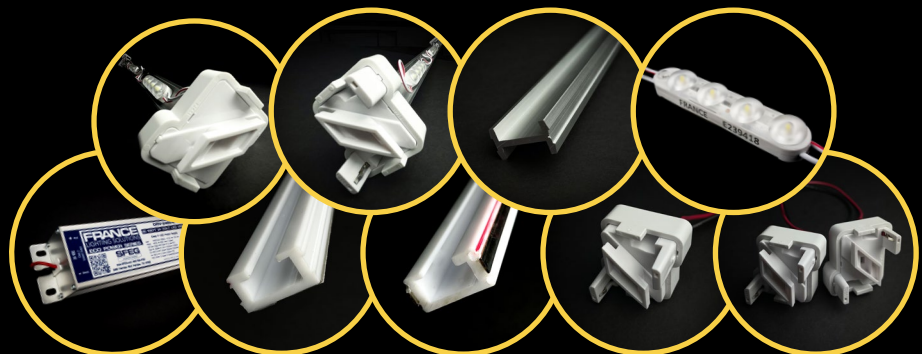

WESTRIM IBEAM LED STICK EXTRUSION |
FRANCE TRUSTICK LED LIGHT STICK

IBEAM

LED STICK EXTRUSION
BY WESTRIM PRODUCTS 

FRANCE TRUSTICK

LED LIGHT STICK
IBEAM + MODULES

THE STRONGEST LED STICK
EXTRUSION ON THE MARKET

CORE APPLICATIONS:
NEW BUILD CABINET SIGNS
NEW BUILD MONUMENT SIGNS
BYPASS RETROFIT SOCKETS

IBEAM LED RETROFIT BRACKET

CORE APPLICATIONS:
RETROFIT CABINET SIGNS
RETROFIT MONUMENT SIGNS

LOOKING FOR A COMPLETE LED CABINET SYSTEM?

IBEAM

LED STICK EXTRUSION

 BY WESTRIM PRODUCTS 
**THE STRONGEST LED STICK
EXTRUSION ON THE MARKET**
10' NO SAG

THICK GAUGE

ALUMINUM

6063 T5 ALUMINUM

DURABLE CONSTRUCTION

STRONG DESIGN

IBEAM LED STICK EXTRUSION

- UNIQUE NOTCH FOR STRENGTH AND DURABILITY
- MADE OF T5 ALUMINUM
- .73" INSIDE SPACING TO FIT MOST MODULES
- INDUSTRIAL SOLUTION, 10' WITH NO SAG
- ROHS AND REACH COMPLIANT

IBEAM PRODUCT	PART NUMBER	MATERIAL	SIZE	ORDER QUANTITY
IBeam LED Stick Extrusion	19912-14	T5 Aluminum	10' x .9"	12 Stick Extrusions
IBeam LED Stick Extrusion	19912-11	T5 Aluminum	8' x .9"	12 Stick Extrusions
IBeam LED Straight Bracket	20662	Aluminum	3.75" x 1.8"	24 Brackets
IBeam LED RetroFit Bracket	20128	Aluminum	3.72" x 1.8"	24 Brackets