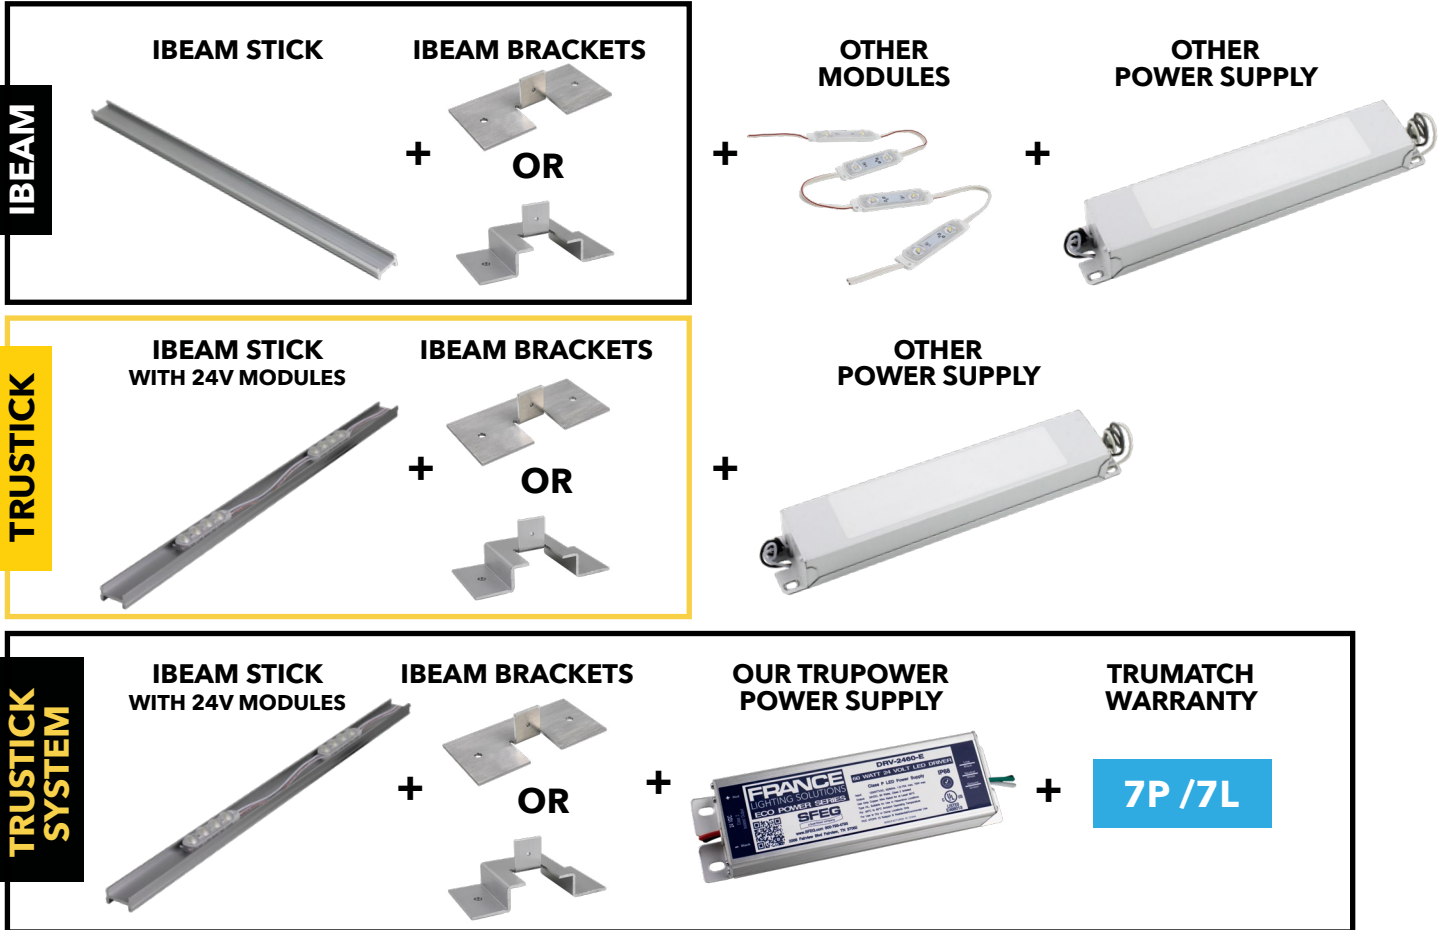

IBEAM LED RETROFIT BRACKET

CORE APPLICATIONS:
RETROFIT CABINET SIGNS
RETROFIT MONUMENT SIGNS