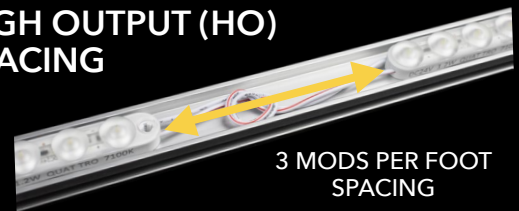

HIGH OUTPUT (HO)
SPACING