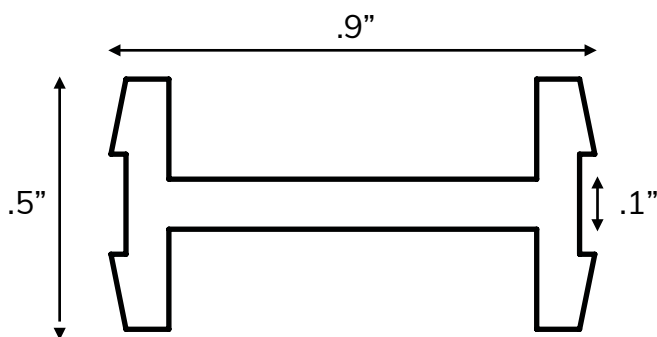

IBEAM

LED STICK EXTRUSION

 BY WESTRIM PRODUCTS 
**THE STRONGEST LED STICK
EXTRUSION ON THE MARKET**
10' NO SAG

THICK GAUGE

ALUMINUM

6063 T5 ALUMINUM

DURABLE CONSTRUCTION

STRONG DESIGN

IBEAM LED STICK EXTRUSION

- UNIQUE NOTCH FOR STRENGTH AND DURABILITY
- MADE OF T5 ALUMINUM
- .73" INSIDE SPACING TO FIT MOST MODULES
- INDUSTRIAL SOLUTION, 10' WITH NO SAG
- ROHS AND REACH COMPLIANT

IBEAM PRODUCT	PART NUMBER	MATERIAL	SIZE	ORDER QUANTITY
IBeam LED Stick Extrusion	19912-14	T5 Aluminum	10' x .9"	12 Stick Extrusions
IBeam LED Stick Extrusion	19912-11	T5 Aluminum	8' x .9"	12 Stick Extrusions
IBeam LED Straight Bracket	20662	Aluminum	3.75" x 1.8"	24 Brackets
IBeam LED RetroFit Bracket	20128	Aluminum	3.72" x 1.8"	24 Brackets