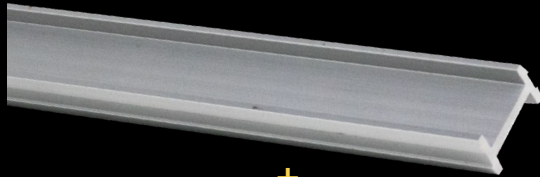

WESTRIM IBEAM
EXTRUSION

+

=

TRULUME 24V QUATTRO