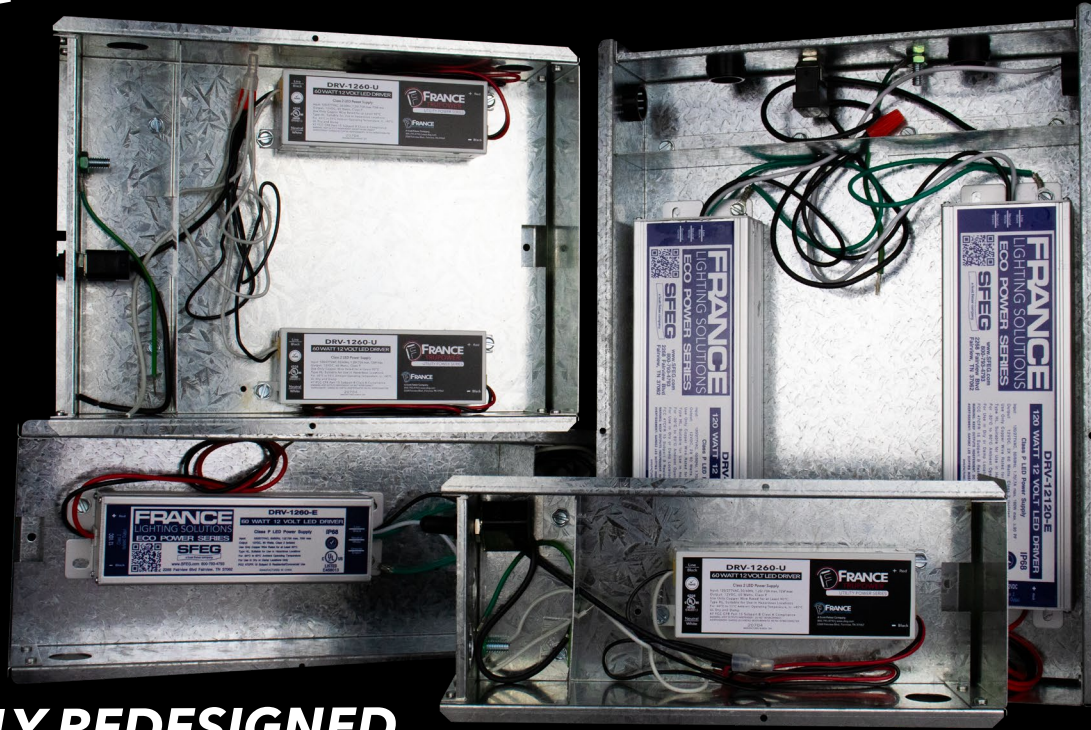

MINI FAST PAKS
ARE BACK

NEWLY REDESIGNED

THE FASTER, SMARTER WAY TO INSTALL

EASY INSTALLATION
REMOVABLE PARTITION
FOR NO-PAIN INSTALL

THRU POWER
TRUALIGN KNOCKOUTS FOR
DECREASED CONDUIT BENDS

POWER YOUR WAY
MULTITUDE OF AVAILABLE
DRIVER CONFIGURATIONS

France TruPower Fast Paks have been redesigned to meet UL 48 and NEC 2017 Standards. Our Fast Paks aren't just recognized, but listed as a UL component and ready for install. France puts you back in control by allowing custom configurations to meet your power requirements. See compatibility charts below.

SINGLE TRUPOWER FAST PAK

FAST PAK MODEL	PART NUMBER	CONFIGURATION
SFP-1230-E	39006-01	1} DRV-1230-E
SFP-2430-E	39006-02	1} DRV-2430-E
SFP-1260-E	39006-03	1} DRV-1260-E
SFP-2460-E	39006-04	1} DRV-2460-E
SFP-12120-E	39006-08	1} DRV-12120-E
SFP-24100-E	39006-07	1} DRV-24100-E
SFP-24100-D	39006-09	1} DRV-24100-D

DOUBLE TRUPOWER FAST PAK

FAST PAK MODEL	PART NUMBER	CONFIGURATION
DFP-12120-E	39002-03	2} DRV-1260-E
DFP-24120-E	39002-04	2} DRV-2460-E
DFP-12240-E	39002-08	2} DRV-12120-E
DFP-24192-E	39002-07	2} DRV-24100-E
DFP-12180-E	39002-38	1} DRV-1260-E 1} DRV12120-E
DFP-24156-E	39002-47	1} DRV-2460-E 1} DRV24100-E
DFP-24192-D	39002-09	2} DRV-24100-D