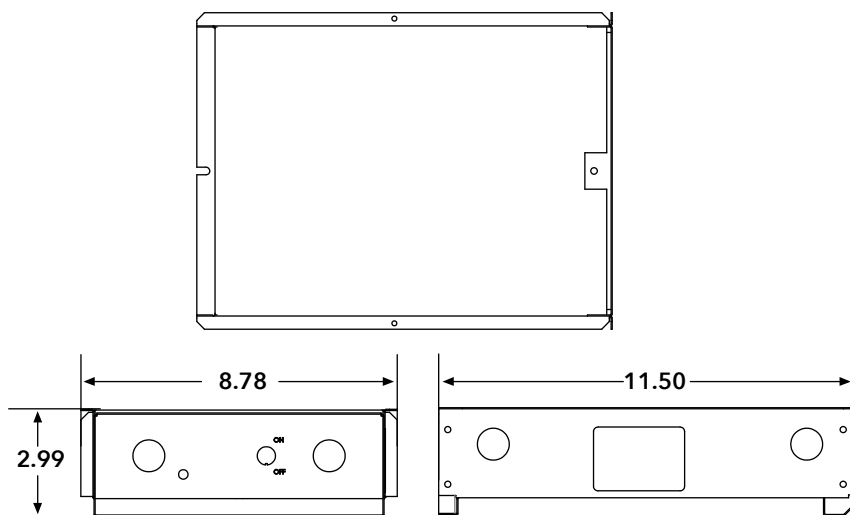

MINI DOUBLE TRUPOWER FAST PAK

FAST PAK MODEL	PART NUMBER	CONFIGURATION
DFP-12120-U	39018-01	2} DRV-1260-U
DFP-12120-D	39018-02	2} DRV-1260-D

Contact France Customer Service at 800.793.4793

2268 Fairview Blvd., Fairview, TN 37062