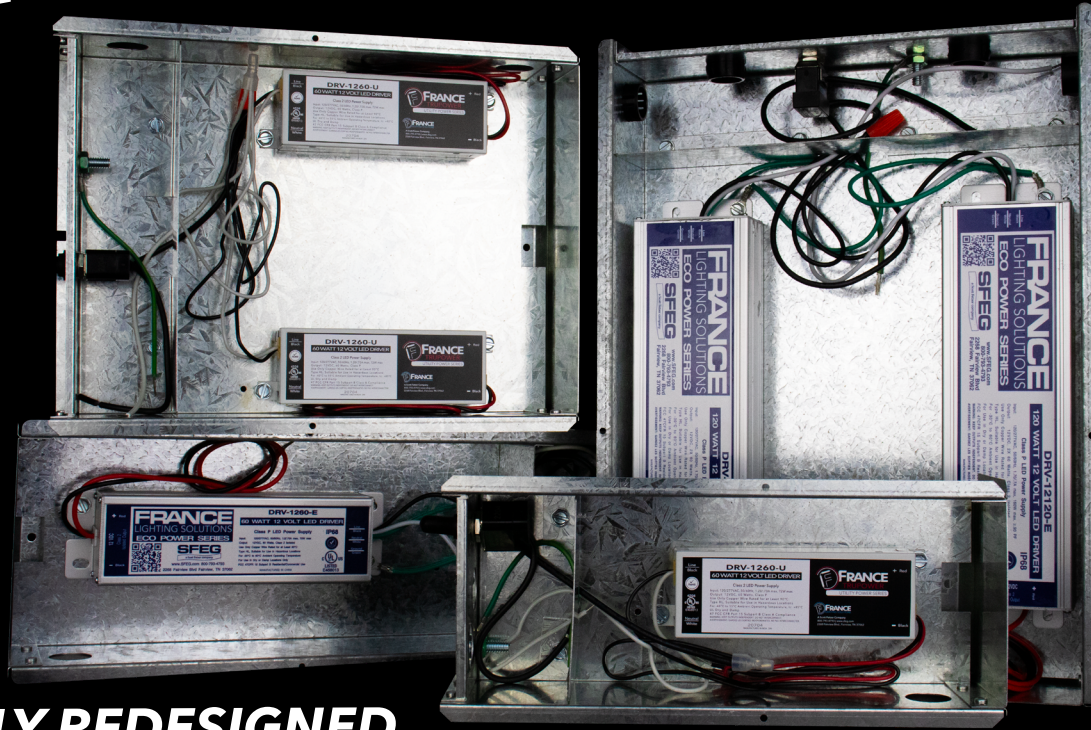

MINI FAST PAKS
ARE BACK

NEWLY REDESIGNED

THE FASTER, SMARTER WAY TO INSTALL

EASY INSTALLATION
REMOVABLE PARTITION
FOR NO-PAIN INSTALL

THRU POWER
TRUALIGN KNOCKOUTS FOR
DECREASED CONDUIT BENDS

POWER YOUR WAY
MULTITUDE OF AVAILABLE
DRIVER CONFIGURATIONS

SINGLE TRUPOWER FAST PAK

FAST PAK MODEL	PART NUMBER	CONFIGURATION
SFP-1230-E	39006-01	1} DRV-1230-E
SFP-2430-E	39006-02	1} DRV-2430-E
SFP-1260-E	39006-03	1} DRV-1260-E
SFP-2460-E	39006-04	1} DRV-2460-E
SFP-12120-E	39006-08	1} DRV-12120-E
SFP-24100-E	39006-07	1} DRV-24100-E
SFP-24100-D	39006-09	1} DRV-24100-D

DOUBLE TRUPOWER FAST PAK

FAST PAK MODEL	PART NUMBER	CONFIGURATION
DFP-12120-E	39002-03	2} DRV-1260-E
DFP-24120-E	39002-04	2} DRV-2460-E
DFP-12240-E	39002-08	2} DRV-12120-E
DFP-24192-E	39002-07	2} DRV-24100-E
DFP-12180-E	39002-38	1} DRV-1260-E 1} DRV12120-E
DFP-24156-E	39002-47	1} DRV-2460-E 1} DRV24100-E
DFP-24192-D	39002-09	2} DRV-24100-D