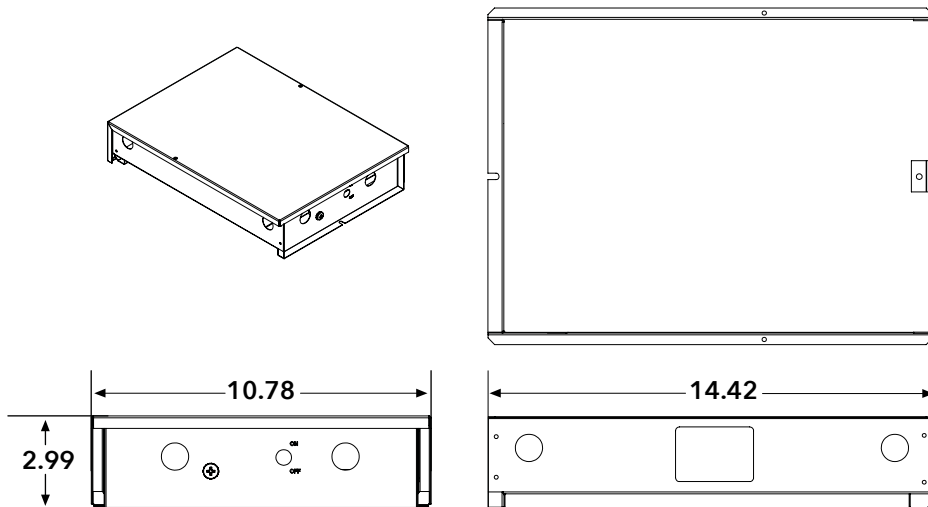

DOUBLE TRUPOWER FAST PAK

FAST PAK MODEL	PART NUMBER	CONFIGURATION
DFP-12120-E	39002-03	2} DRV-1260-E
DFP-24120-E	39002-04	2} DRV-2460-E
DFP-12240-E	39002-08	2} DRV-12120-E
DFP-24192-E	39002-07	2} DRV-24100-E
DFP-12180-E	39002-38	1} DRV-1260-E | 1} DRV12120-E
DFP-24156-E	39002-47	1} DRV-2460-E | 1} DRV24100-E
DFP-24192-D	39002-09	2} DRV-24100-D

Contact France Customer Service at **800.793.4793**

2268 Fairview Blvd., Fairview, TN 37062